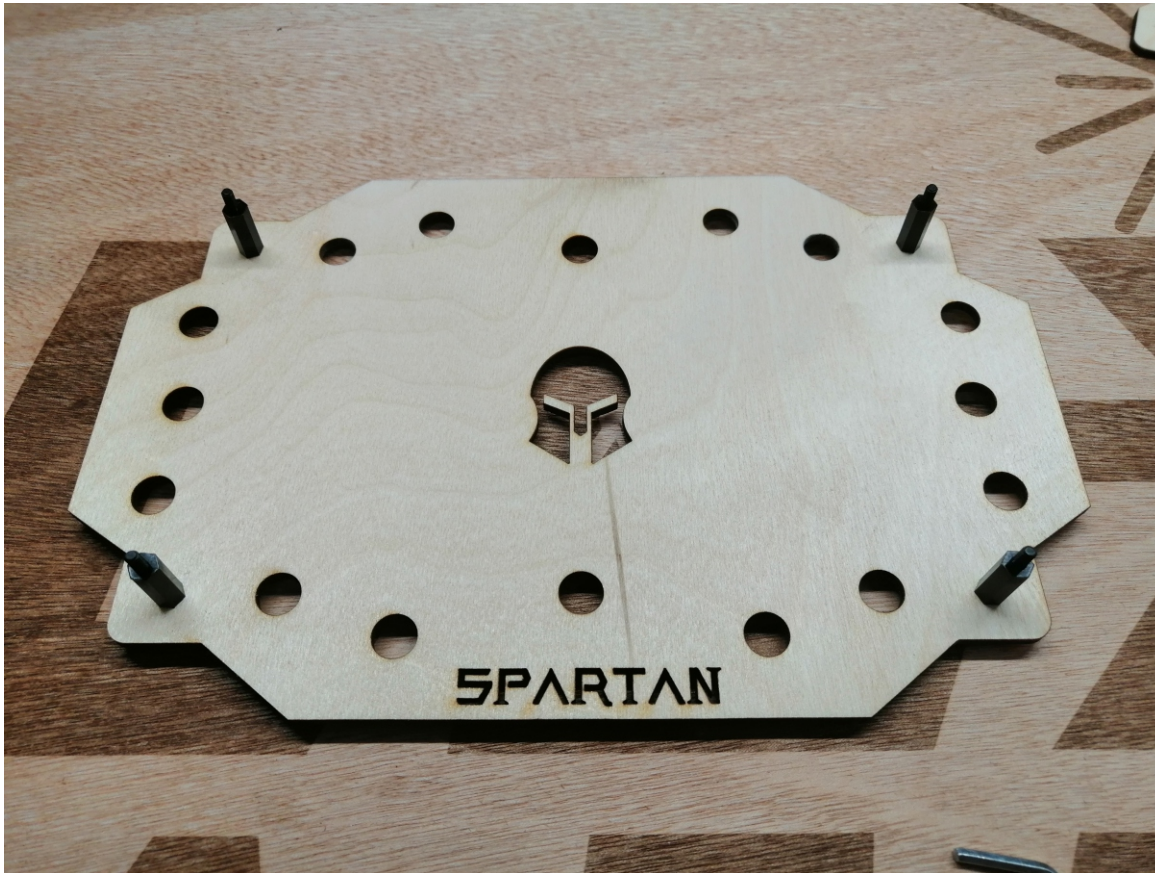

Spartan assembly instructions

Prepare the following parts and assemble as in picture

Install 4 female-male posts with the bottom straight screws

Install the medium deck and the 4 female-female posts, and then the upper deck with the top rounded screws.