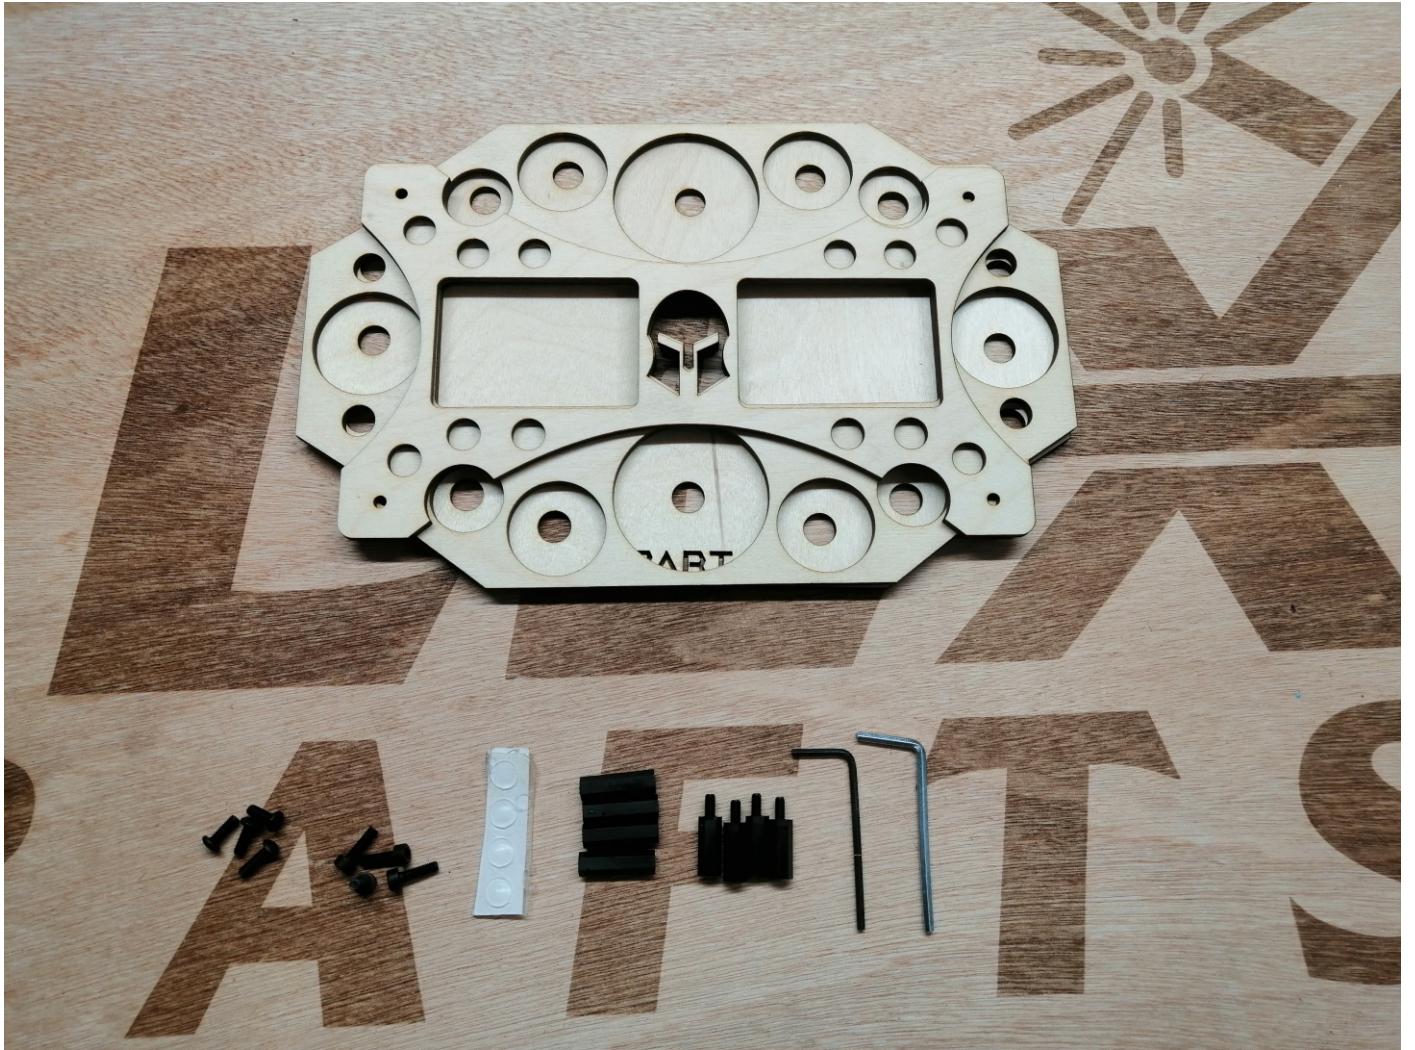

Spartan assembly instructions

Prepare the following parts and assemble as in picture

Install 4 female-male posts with the bottom straight screws

Install the medium deck and the 4 female-female posts, and then the upper deck with the top rounded screws.