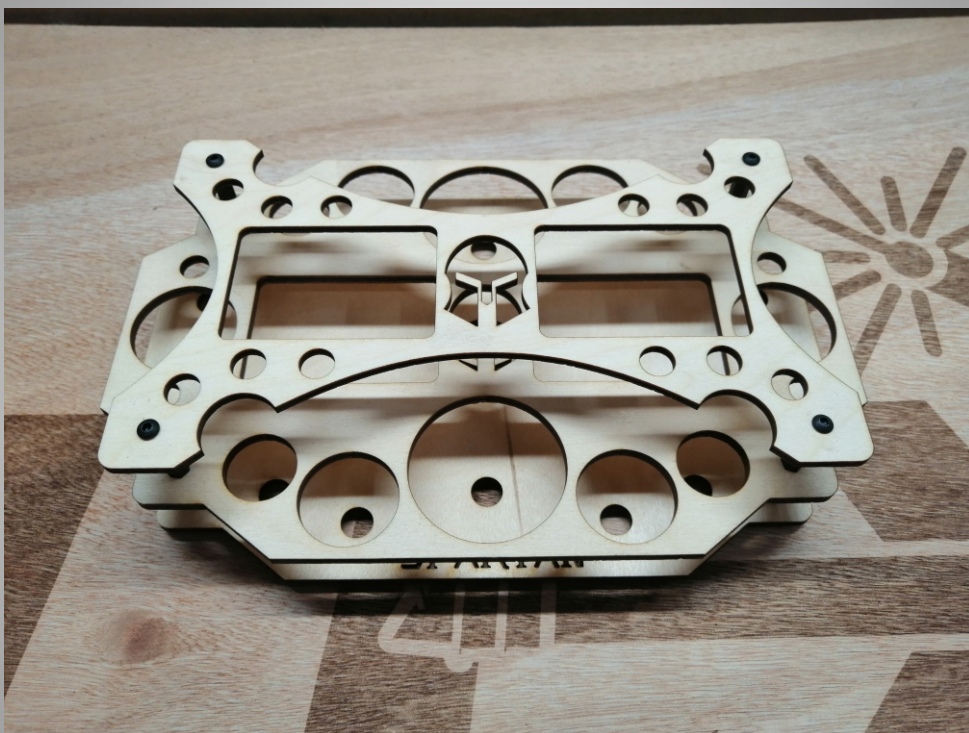

Spartan assembly instructions

Prepare the following parts and assemble as in picture

Install 4 female-male posts with the bottom straight screws

Install the medium deck and the 4 female-female posts, and then the upper deck with the top rounded screws.